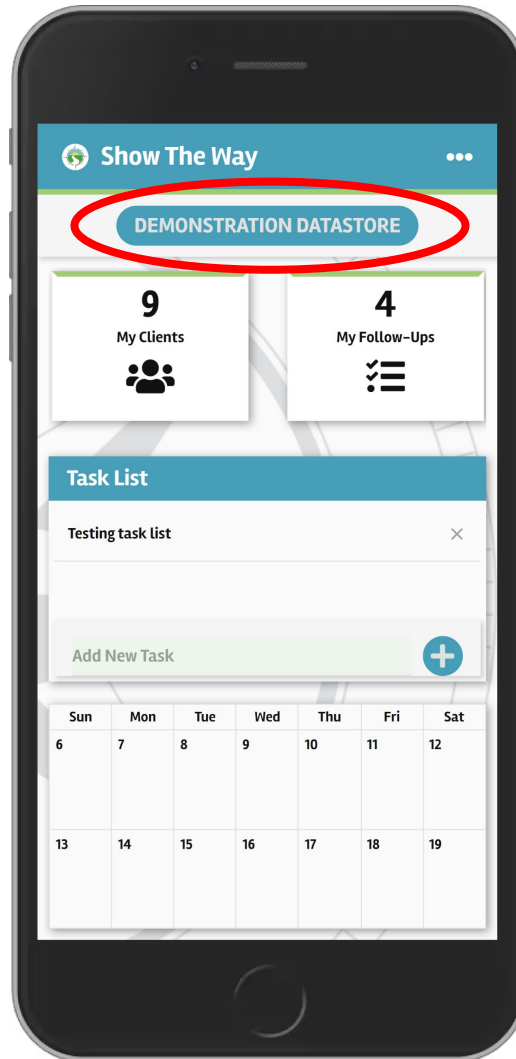

You should be automatically connected to your local Datastore (see the name at the top of your screen).