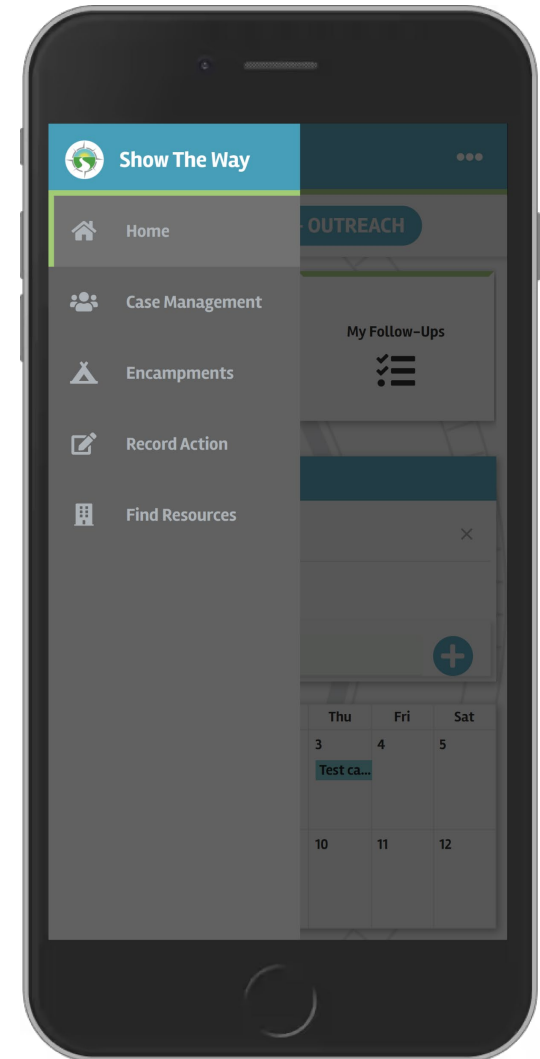

# Getting Started with Show The Way

Show The Way can be downloaded from [Google Play](#) or the [App Store](#) from Apple, or it can be accessed on the web at [www.showtheway.org](http://www.showtheway.org). Unless you are *Making a Citizen Request*, you must have an account created for you by your Regional Administrator.

Login with your account credentials. Use the *Forgot Password* link the first time to create your password.

You should be automatically connected to your local Datastore (see the name at the top of your screen).

Click on the Show The Way icon in the top left, or swipe from the left to access the menu.