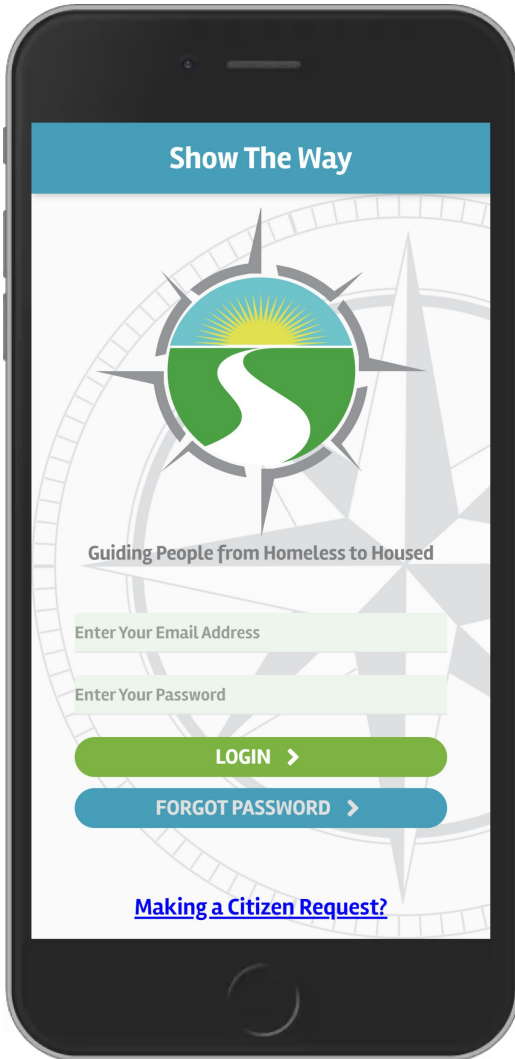

# Getting Started with Show The Way

Show The Way can be downloaded from [Google Play](#) or the [App Store](#) from Apple, or it can be accessed on the web at [www.showtheway.org](http://www.showtheway.org). Unless you are *Making a Citizen Request*, you must have an account created for you by your Regional Administrator.

Click on the Show The Way icon in the top left, or swipe from the left to access the menu.